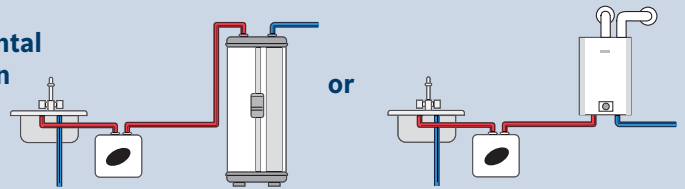

Supplemental Installation

Bosch Thermotechnology Corp.

50 Wentworth Avenue
Londonderry, NH 03053

Tel: 1-866-642-3198
Fax: 1-603-584-1681
www.boschpro.com

BOSCH
Invented for life