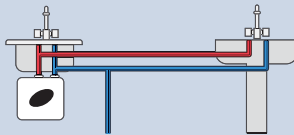

Simply tap into the cold water line and install the water heater directly at the sink to provide a small volume of water. They may also be installed in-line with a larger hot water source to eliminate the wait for hot water. The two smaller units have a simple 120V AC plug-in connection.

- ▶ Saves space
- ▶ Provides hot water instantly at the point-of-use
- ▶ Stand-alone or in-line application
- ▶ Temperature/pressure relief valve included
- ▶ 8-year warranty

Technical Specifications

	GL2.5Ti	GL4Ti	GL8Ti
Tank Volume	2.75 gallons	3.85 gallons	7 gallons
Dimensions	14"x14"x10¼"	14"x14"x12¼"	17½"x17½"x14½"
Voltage	120V AC	120V AC	120V AC
Amperage	12.5 amps	12.5 amps	12.5 amps
Wire Size	Plug-in	Plug-in	Hard-wired
Heating Capacity	1500 watts	1500 watts	1500 watts
Recovery at 90°F Rise	6.8 gph	6.8 gph	6.8 gph
Temperature Range	65°-145°F	65°-145°F	65°-145°F
Water Connections	½" NPT	½" NPT	¾" NPT
Operating Pressure	150 psi	150 psi	150 psi
Relief Valve	Installed	Installed	Included
Part #	GL2.5Ti	GL4Ti	GL8Ti

gph = gallons per hour

Stand-alone Installation

No waiting for hot water

Every year billions of gallons of water are wasted turning on the faucet and waiting for hot water to arrive. Save water by installing an Ariston ProTI under the sink and eliminate the wait for hot water to reach the tap without the need to install costly recirculating lines and pumps.